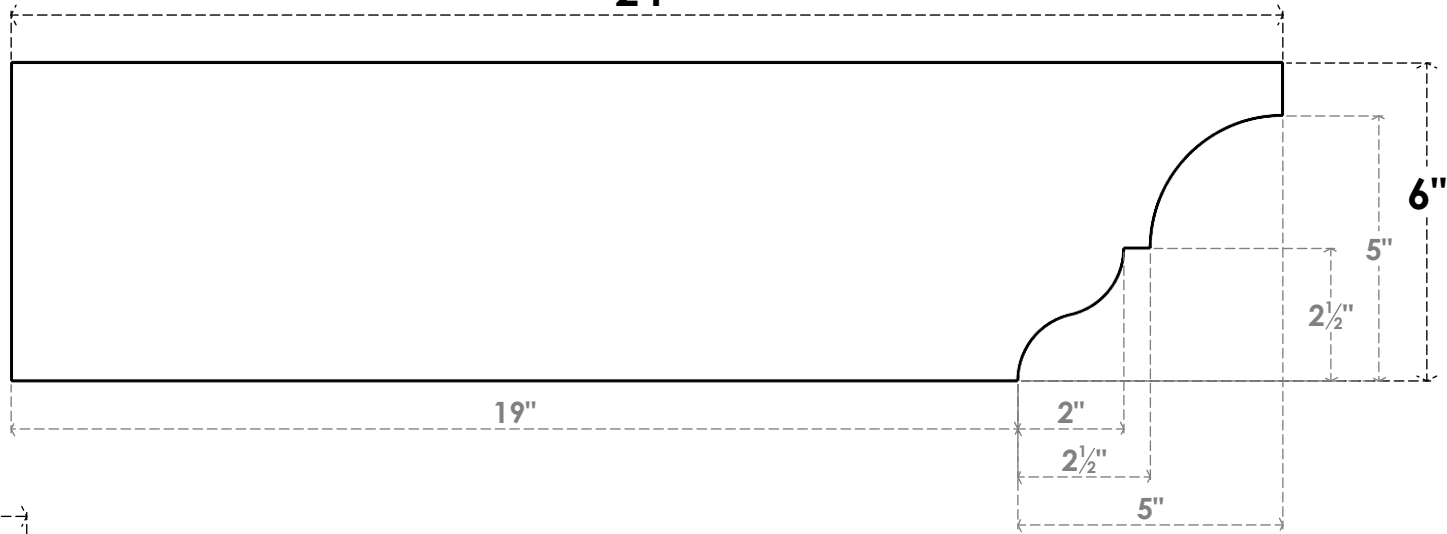

ITEM NUMBER: RFTURO040X06000X24000X006ASH00RCPR

4"W X 6"H X 24"L TIMBERTHANE ROUGH CEDAR ASHEBORO FAUX WOOD OPEN RAFTER TAIL, 6"L END, PRIMED TAN
24"

SIDE PROFILE

FRONT PROFILE

ISOMETRIC

GENERATED DATE : 03/02/2023