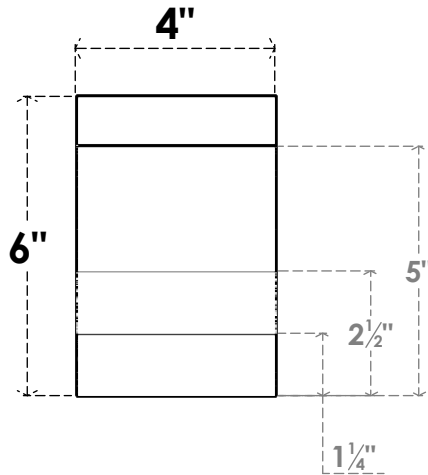

ITEM NUMBER: RFTURO040X06000X24000X006ASH00RCPR

4"W X 6"H X 24"L TIMBERTHANE ROUGH CEDAR ASHEBORO FAUX WOOD OPEN RAFTER TAIL, 6"L END, PRIMED TAN
24"

SIDE PROFILE

FRONT PROFILE

ISOMETRIC

GENERATED DATE : 03/02/2023