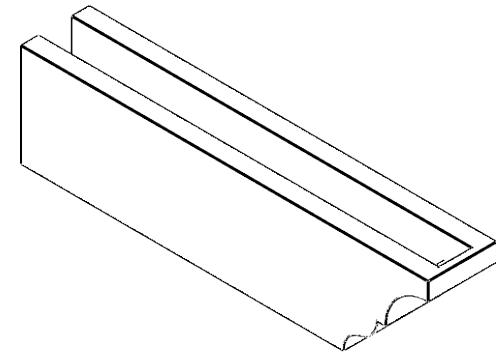

ITEM NUMBER: RFTURO040X06000X24000X006ASH00RCPR

4"W X 6"H X 24"L TIMBERTHANE ROUGH CEDAR ASHEBORO FAUX WOOD OPEN RAFTER TAIL, 6"L END, PRIMED TAN
24"

SIDE PROFILE

FRONT PROFILE

ISOMETRIC

GENERATED DATE : 03/02/2023

EKENA MILLWORK
2300 WEST MAIN ST.
CLARKSVILLE, TX 75426
TOLL FREE: 866-607-0453
WWW.EKENAMILLWORK.COM

NOTES

1. INSTALLATION TO BE COMPLETED IN ACCORDANCE WITH MANUFACTURER'S SPECIFICATIONS.
2. DRAWING MAY NOT BE TO SCALE
3. THIS DRAWING IS INTENDED FOR DESIGN AND PLANNING PURPOSES ONLY.
4. ALL INFORMATION CONTAINED HEREIN WAS CURRENT AT THE TIME OF DEVELOPMENT BUT MUST BE REVIEWED AND APPROVED BY THE PRODUCT MANUFACTURER TO BE CONSIDERED ACCURATE.
5. TIMBERTHANE ARCHITECTURAL PRODUCTS ARE MADE FROM HIGH DENSITY URETHANE AND COME FACTORY PRIMED